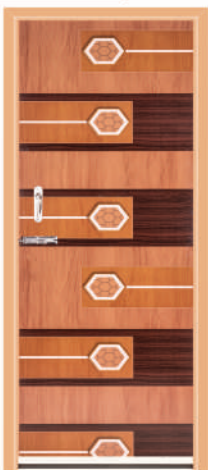

PIONEER DOOR

Hexagon